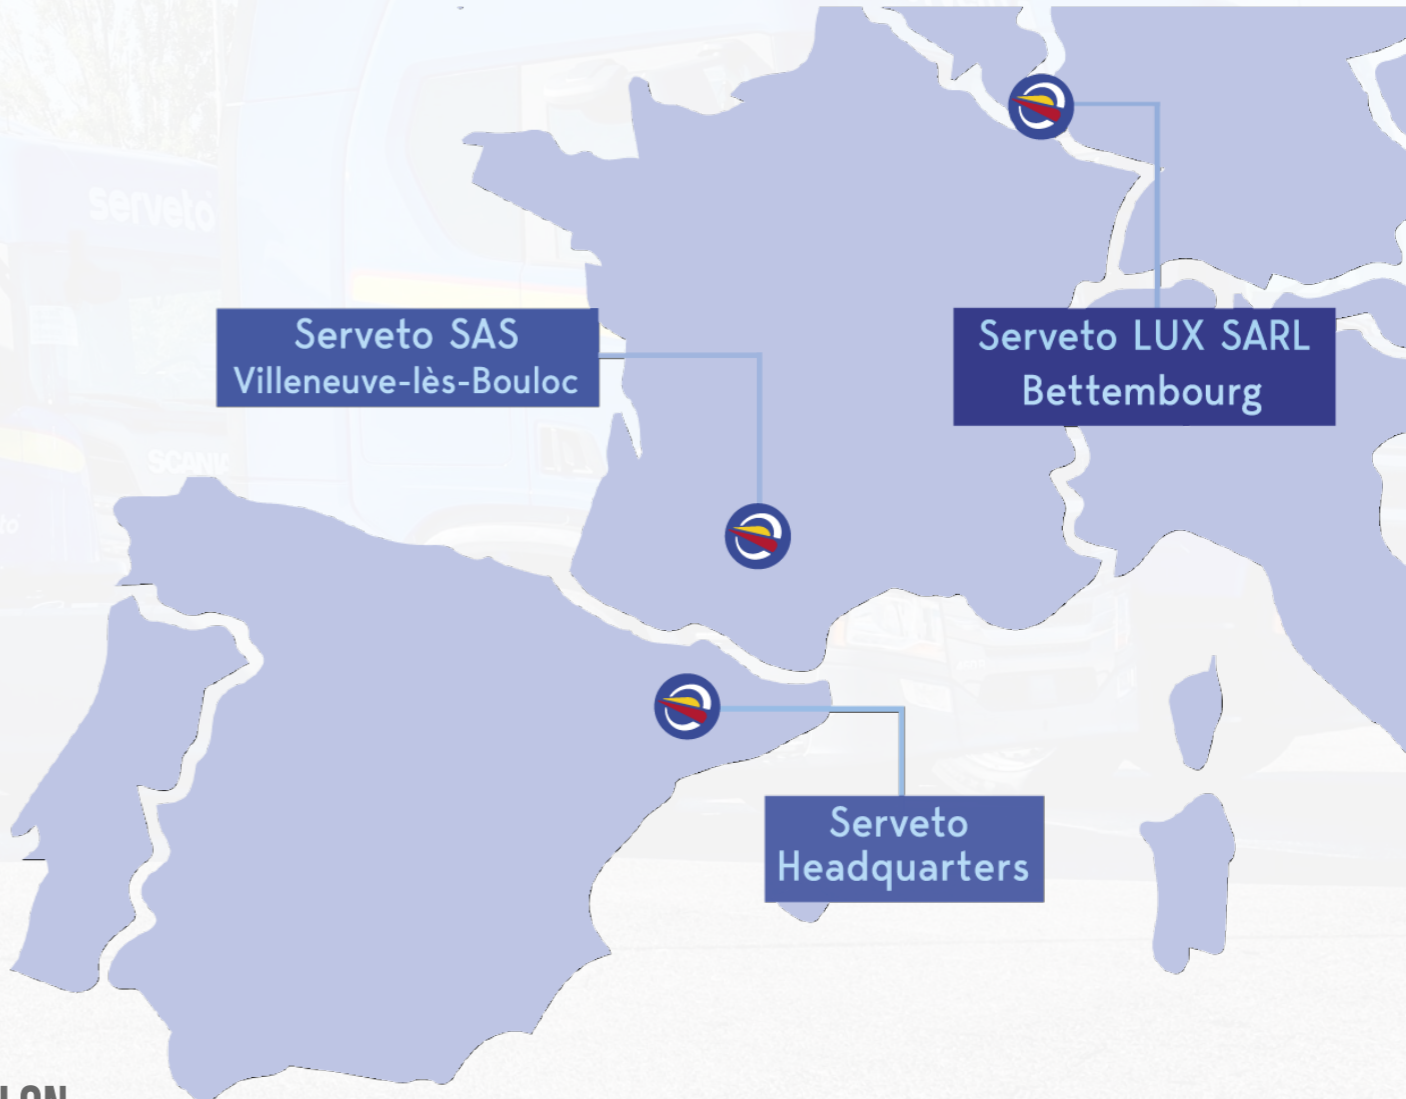

PROACTIVITY

HONESTY

QUALITY

PROXIMITY

COMMITMENT

ABOUT SERVETO

+470
EMPLOYEES

Turnover Evolution

Our headquarters

OUR HISTORY

- STARTING INTERMODAL ACTIVITY
- CREATION OF SERVETO SAS IN TOULOUSE

- CREATION OF SERVETO SÀRL IN BETTEMBERG
- SPAIN'S 1ST LOGISTIC OPERADOR TO REGISTER TRUCKS IN LUX

OPENING EUROPEAN MARKET IN EUROPE (FRANCE)

10.000 TEUS
IN 2024!

INTERNATIONAL AND NATIONAL

IMPORT

MAIN ORIGINS:

- China
- Turkey
- Vietnam
- Brazil

EXPORT

MAIN DESTINATIONS:

- Indonesia
- China
- Brazil
- Canary Island
- M.East
- Mexico