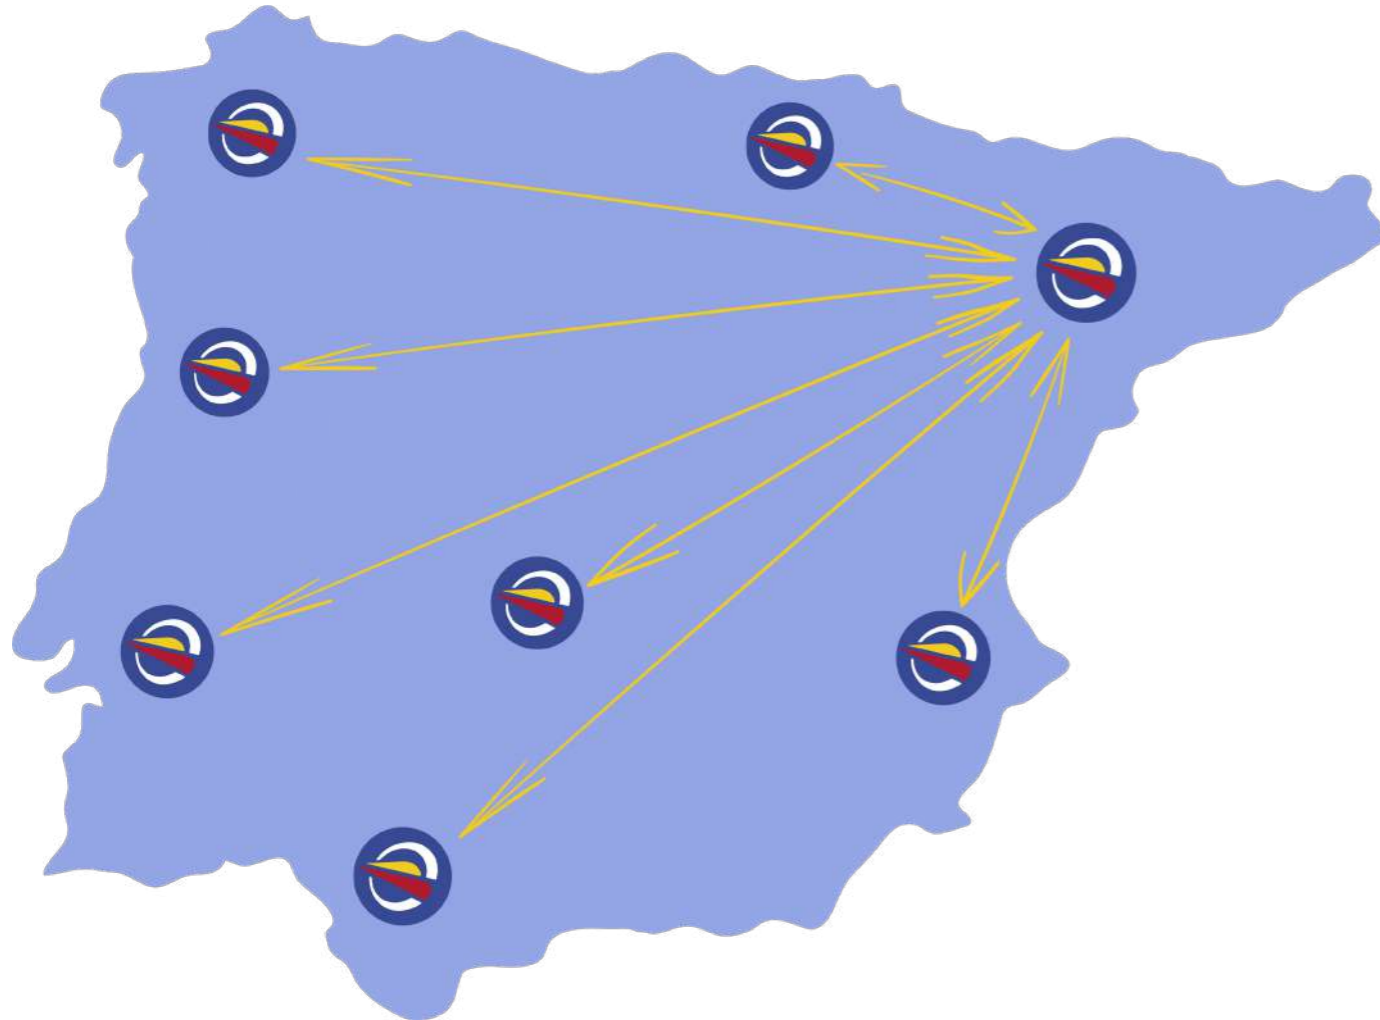

ROAD

INTERMODAL

FORWARDING

WAREHOUSING

ROAD

We are characterized by medium to long-term commitments, punctuality in loading and unloading, and own fleet capacity

ROAD

NATIONAL

10.000 TEUS
IN 2024!

INTERNATIONAL AND NATIONAL

IMPORT

MAIN ORIGINS:

- China
- Turkey
- Vietnam
- Brazil

EXPORT

MAIN DESTINATIONS:

- Indonesia
- China
- Brazil
- Canary Island
- M.East
- Mexico